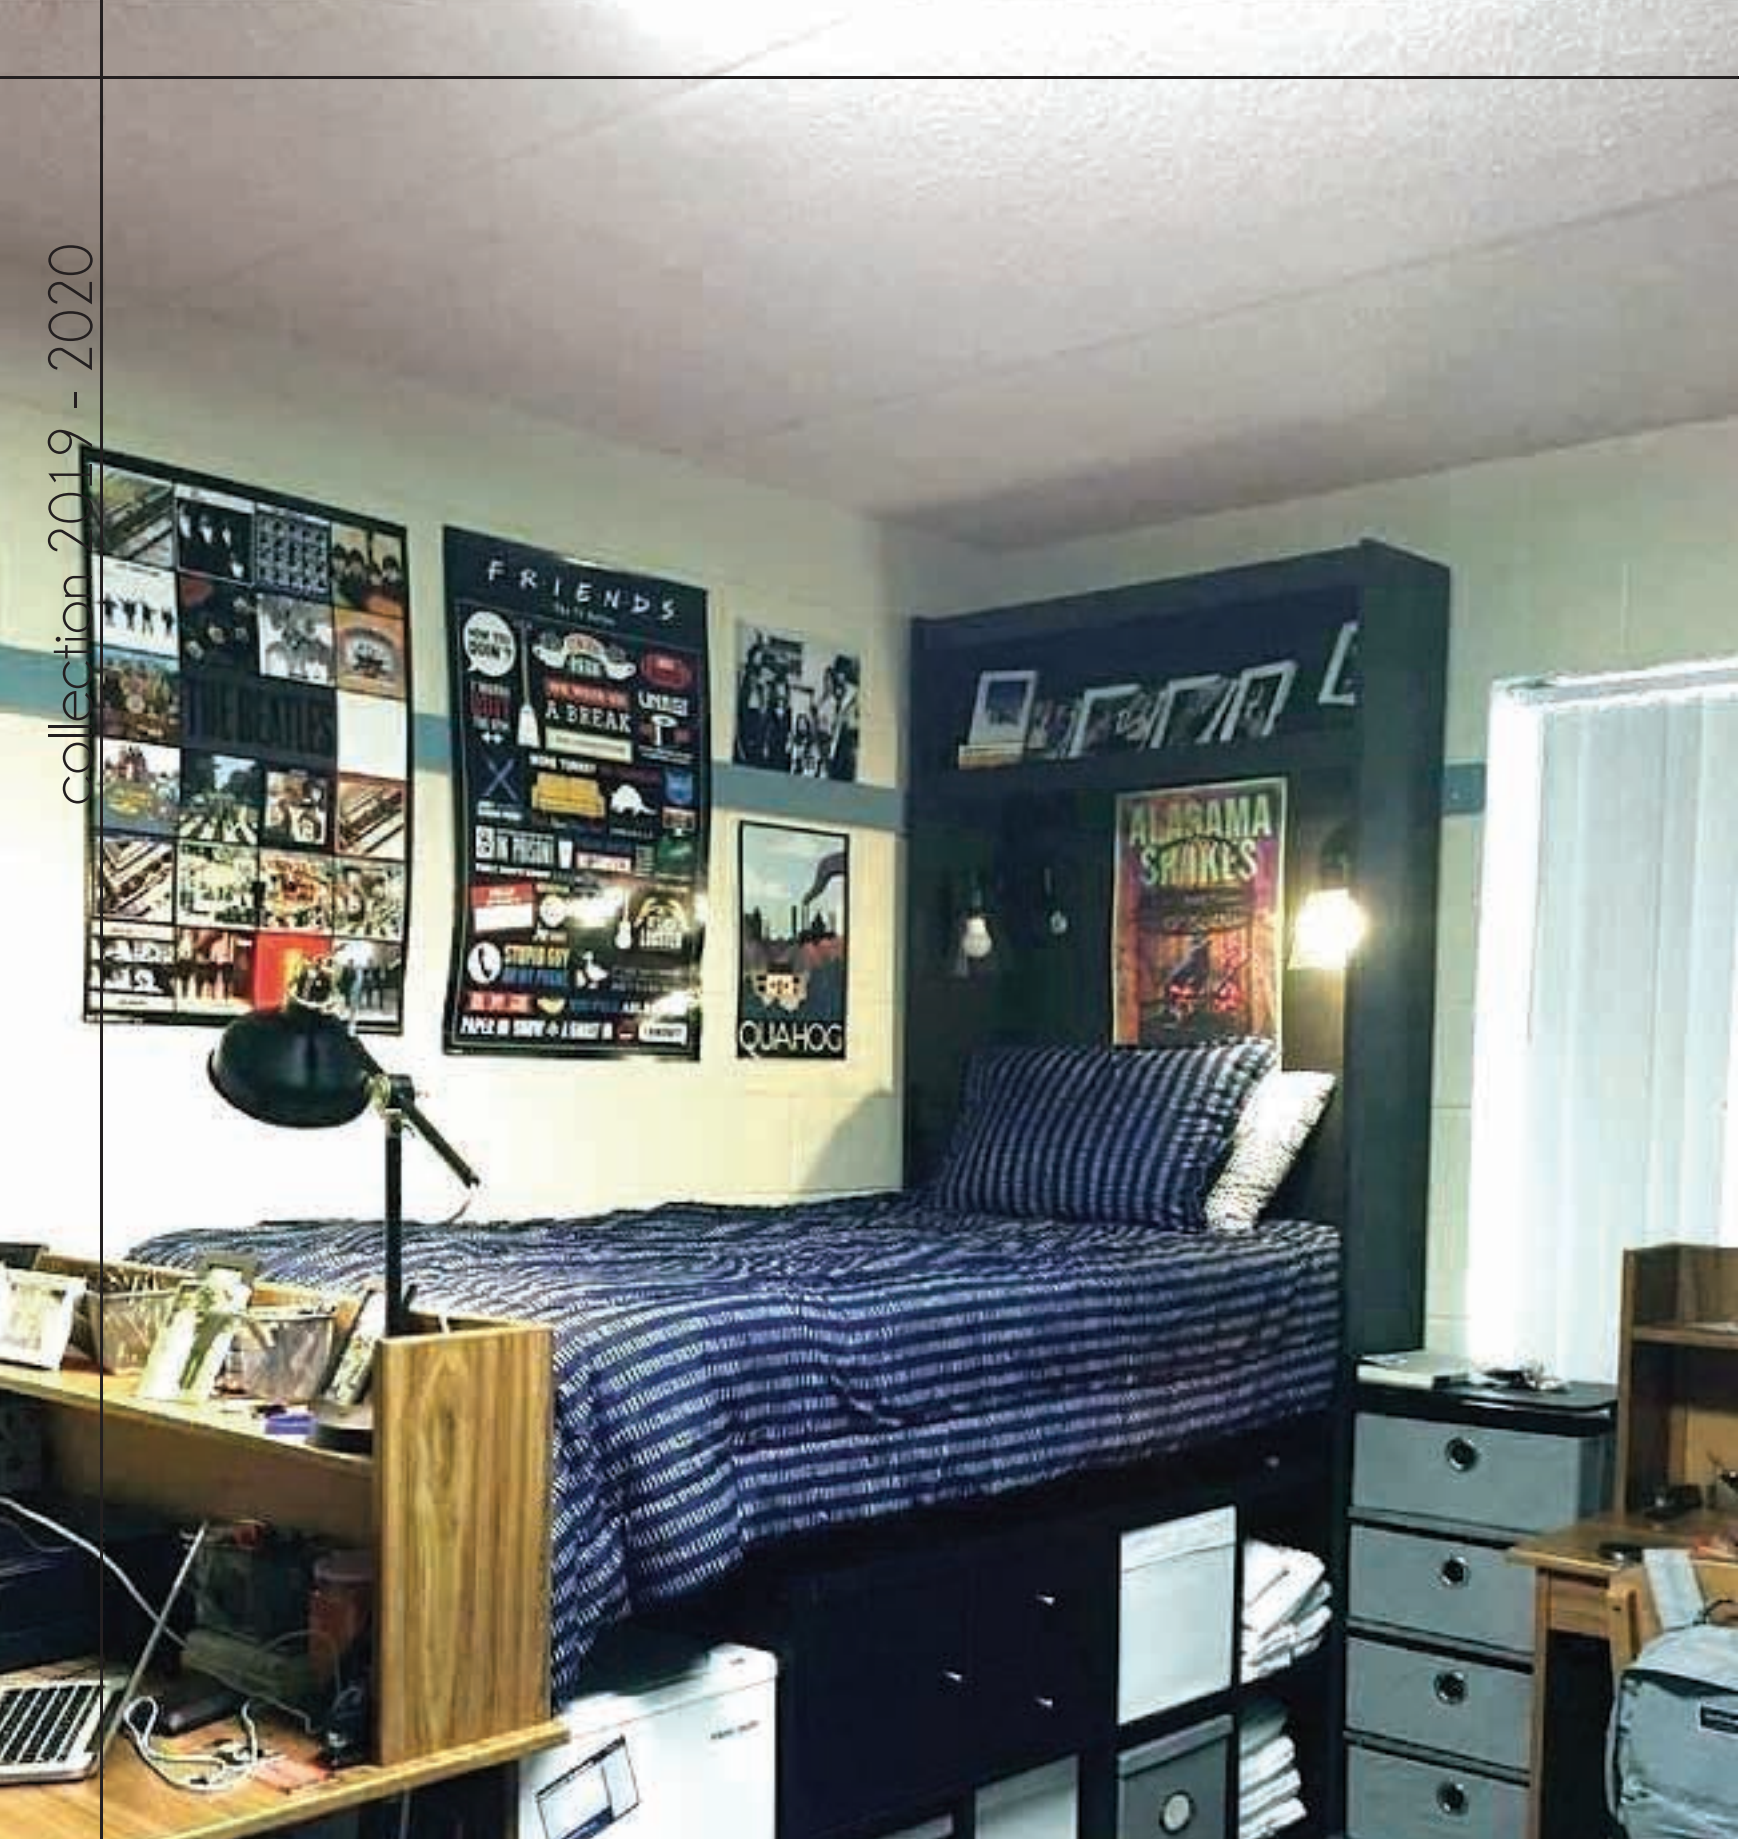

MODERN ANTIQUE

Heatset 2200gr/m²